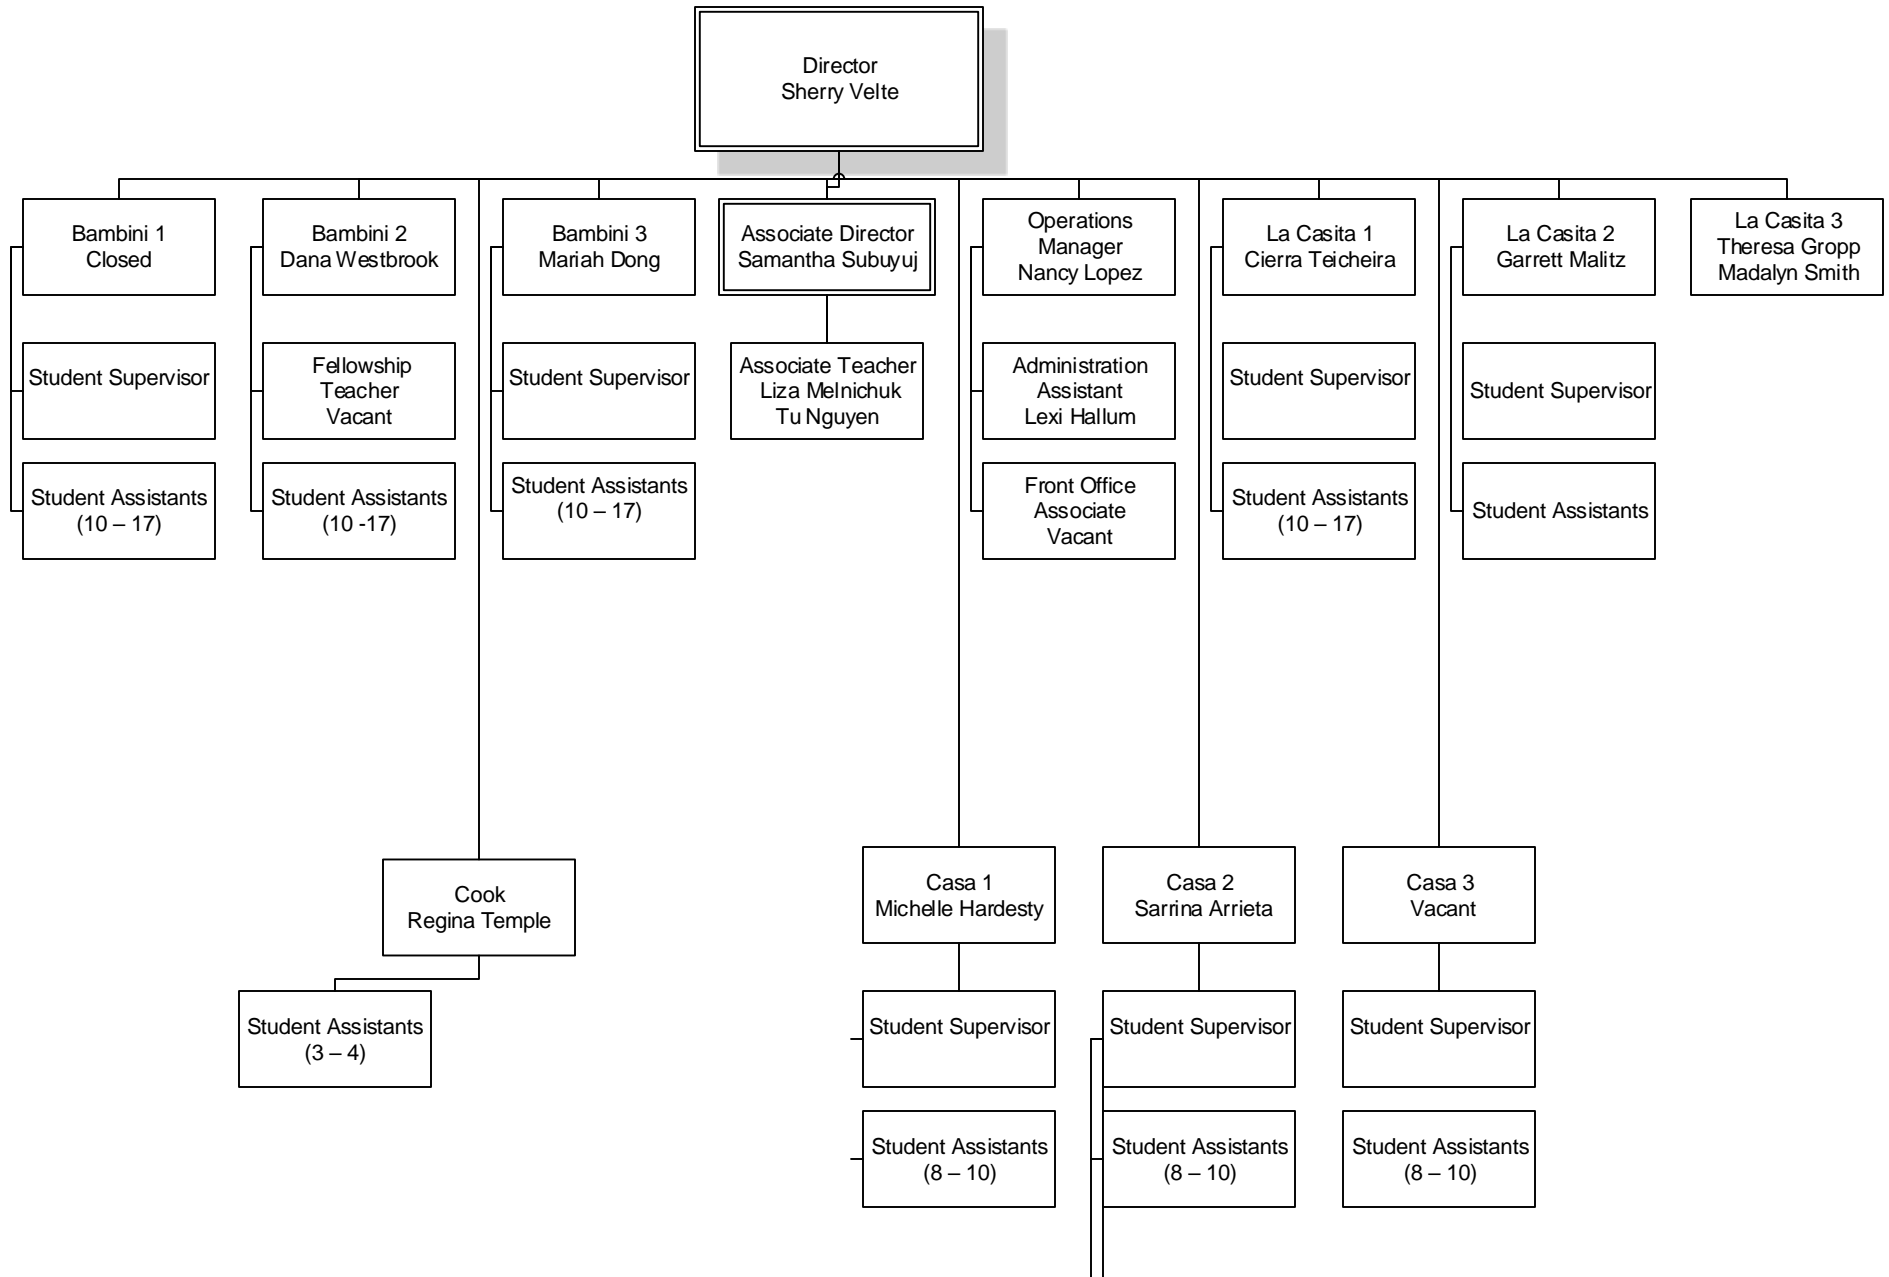

Associated Students, Inc.
at
California State University, Sacramento

* University Employee
Rev. 6/25/2021

Associated Students, Inc.

Board of Directors

Associated Students, Inc.

Business and Administration

Associated Students, Inc.

Children's Center

Associated Students, Inc.
Student Government

Associated Students, Inc.

Student Engagement & Outreach

Associated Students, Inc.

Peak Adventures

Associated Students, Inc.

Aquatic Center