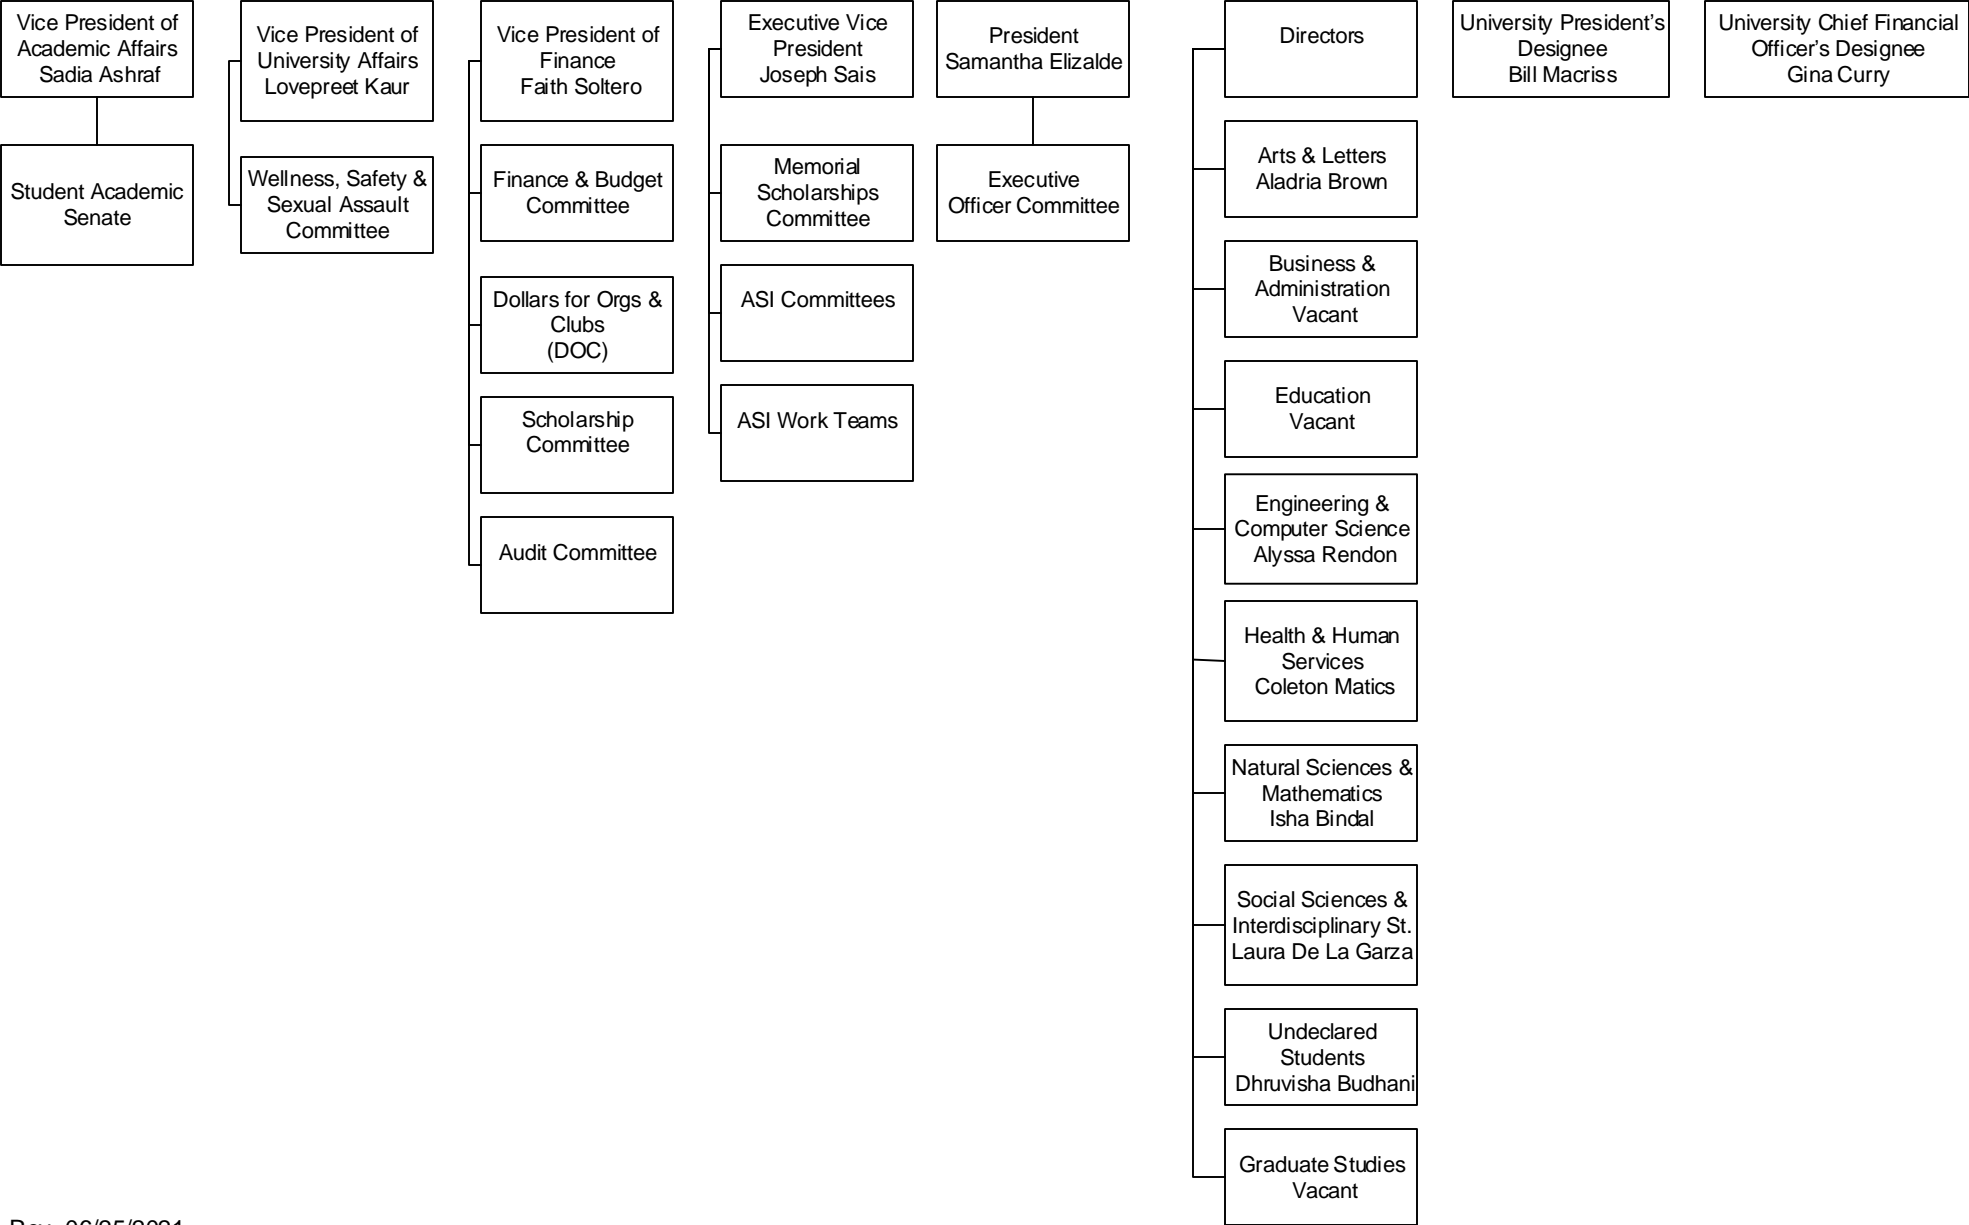

Associated Students, Inc.
at
California State University, Sacramento

* University Employee
Rev. 6/25/2021

Associated Students, Inc.

Board of Directors

Associated Students, Inc.

Business and Administration

Associated Students, Inc.

Children's Center

Associated Students, Inc.
Student Government

Associated Students, Inc.

Student Engagement & Outreach

Associated Students, Inc.

Peak Adventures

Associated Students, Inc.

Aquatic Center