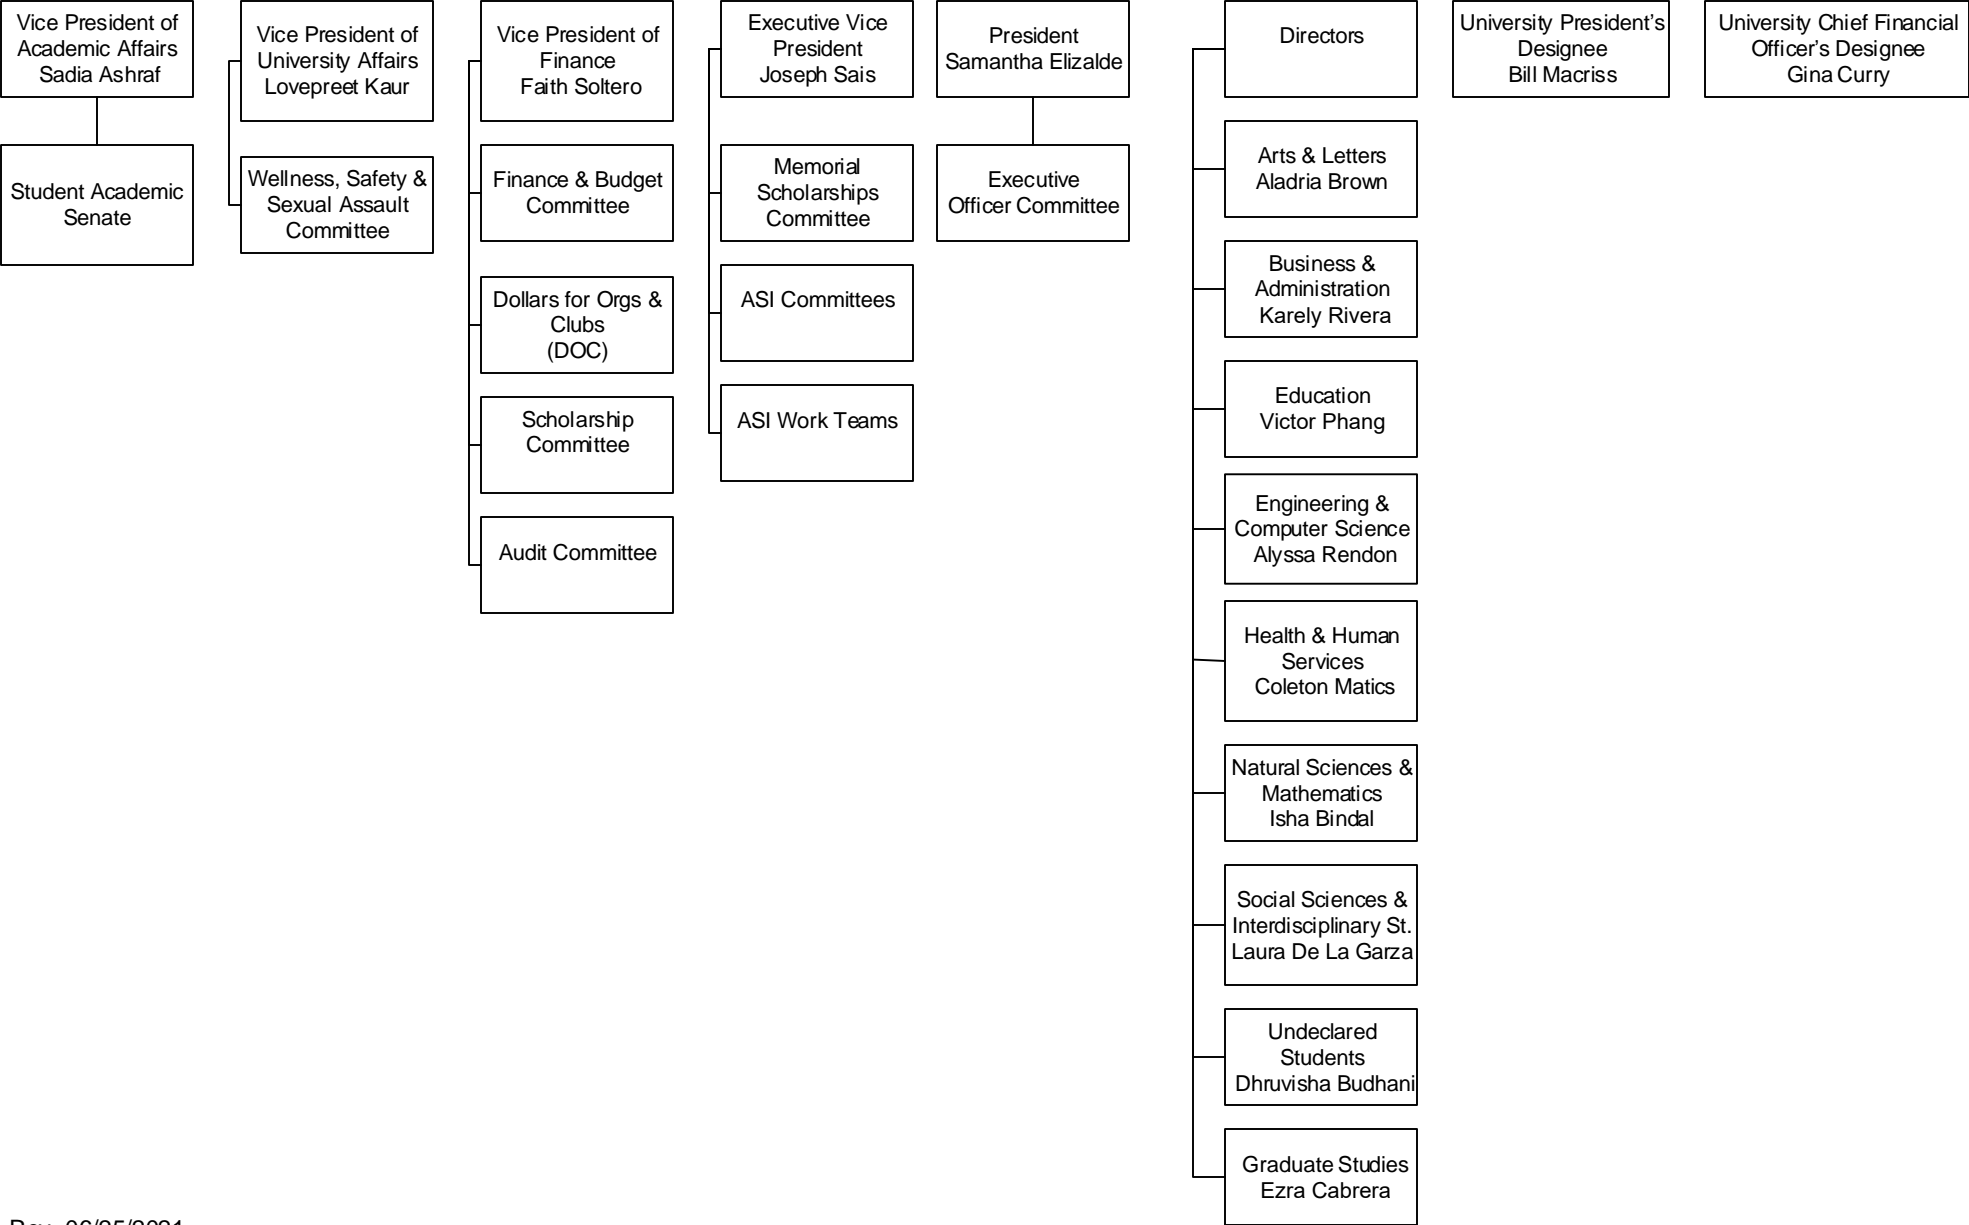

Associated Students, Inc.
at
California State University, Sacramento

* University Employee
Rev. 8/01/2021

Associated Students, Inc.

Board of Directors

Associated Students, Inc.

Business and Administration

Associated Students, Inc.

Children's Center

Associated Students, Inc.

Student Government

Associated Students, Inc.

Student Engagement & Outreach

Associated Students, Inc.

Peak Adventures

Associated Students, Inc.

Aquatic Center