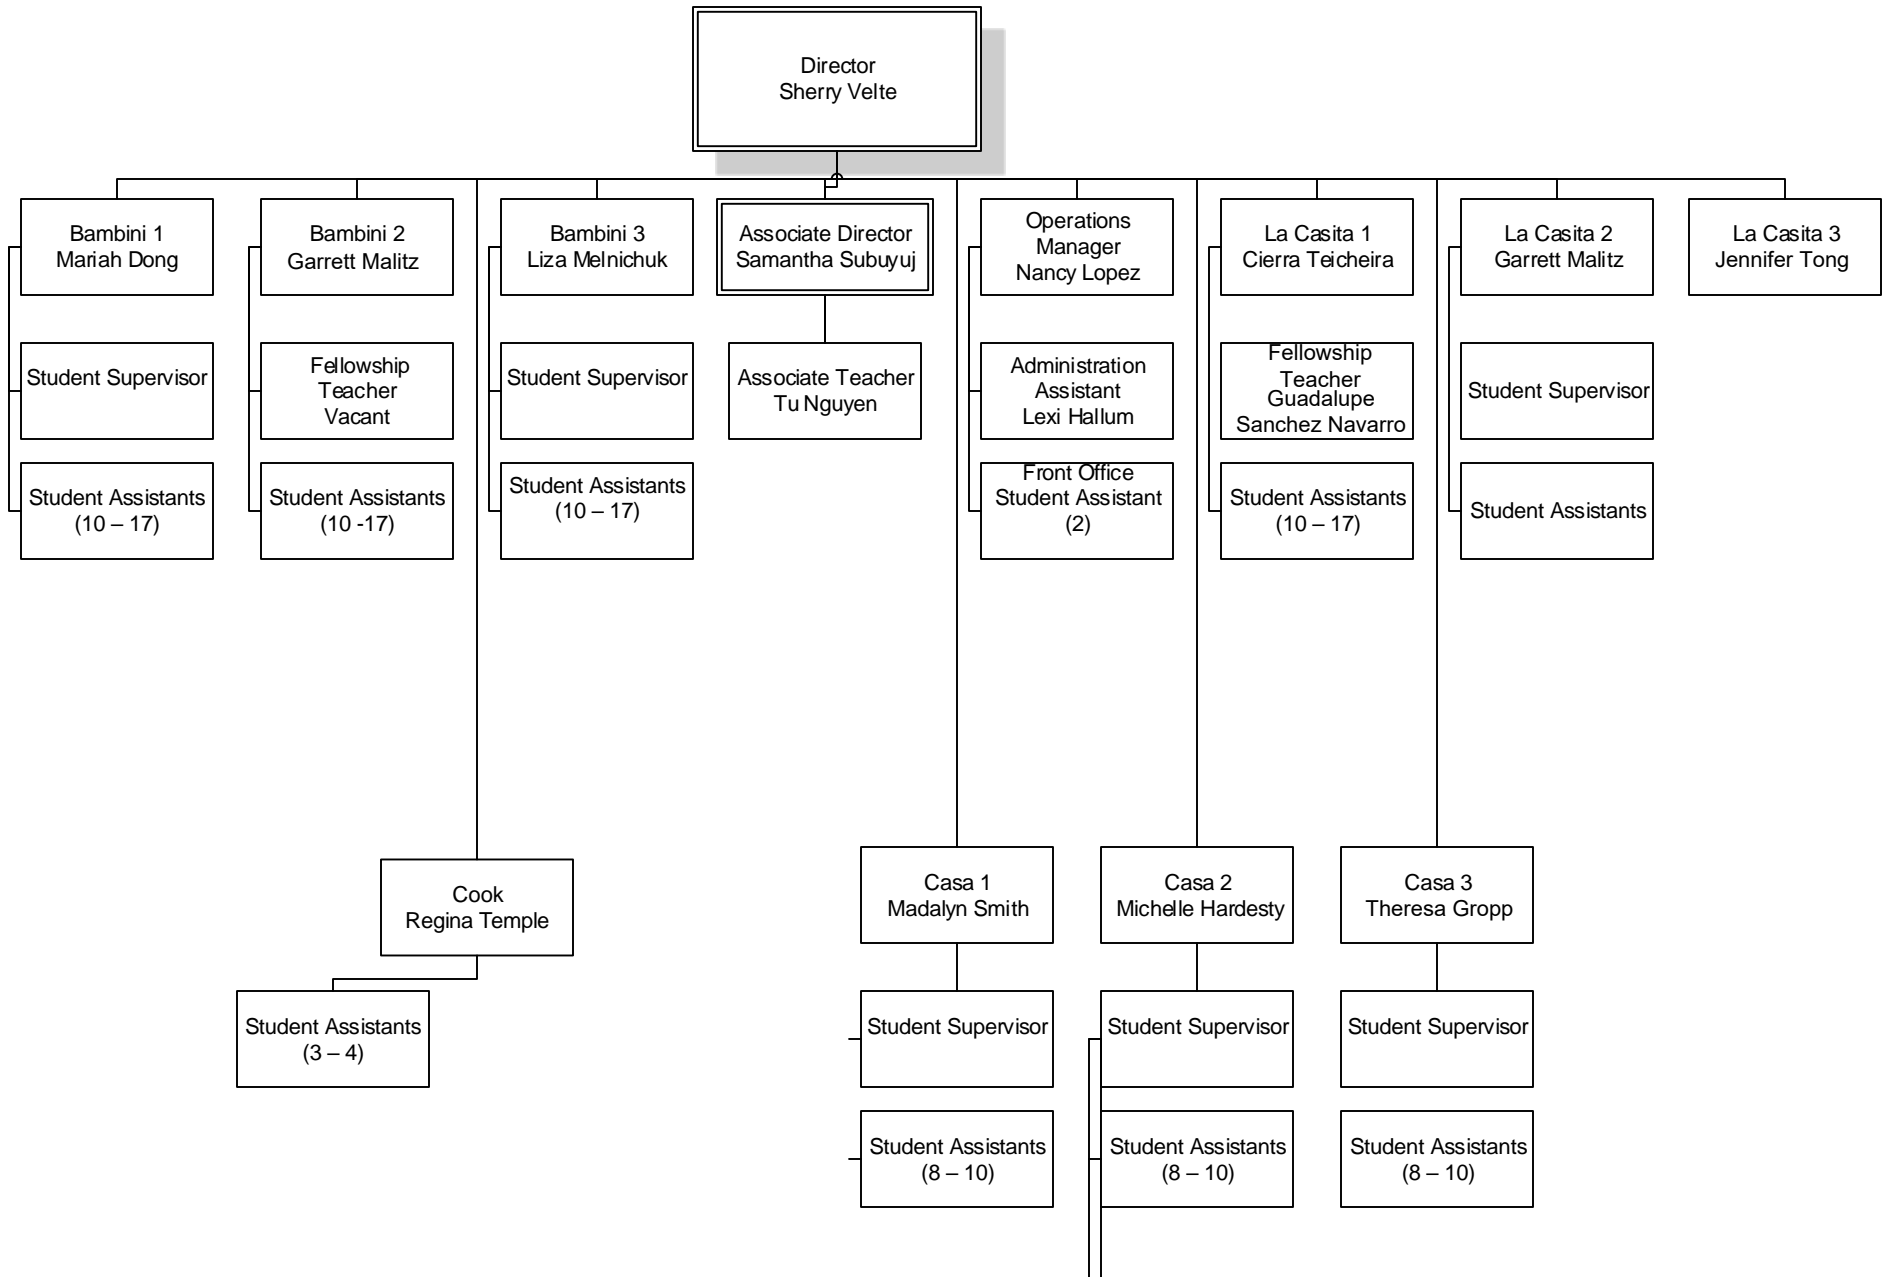

Associated Students, Inc.
at
California State University, Sacramento

* University Employee
Rev. 8/01/2021

Associated Students, Inc.

Board of Directors

Associated Students, Inc.

Business and Administration

Associated Students, Inc.

Children's Center

Associated Students, Inc.

Student Government

Associated Students, Inc.

Student Engagement & Outreach

Associated Students, Inc.

Peak Adventures

Associated Students, Inc.

Aquatic Center