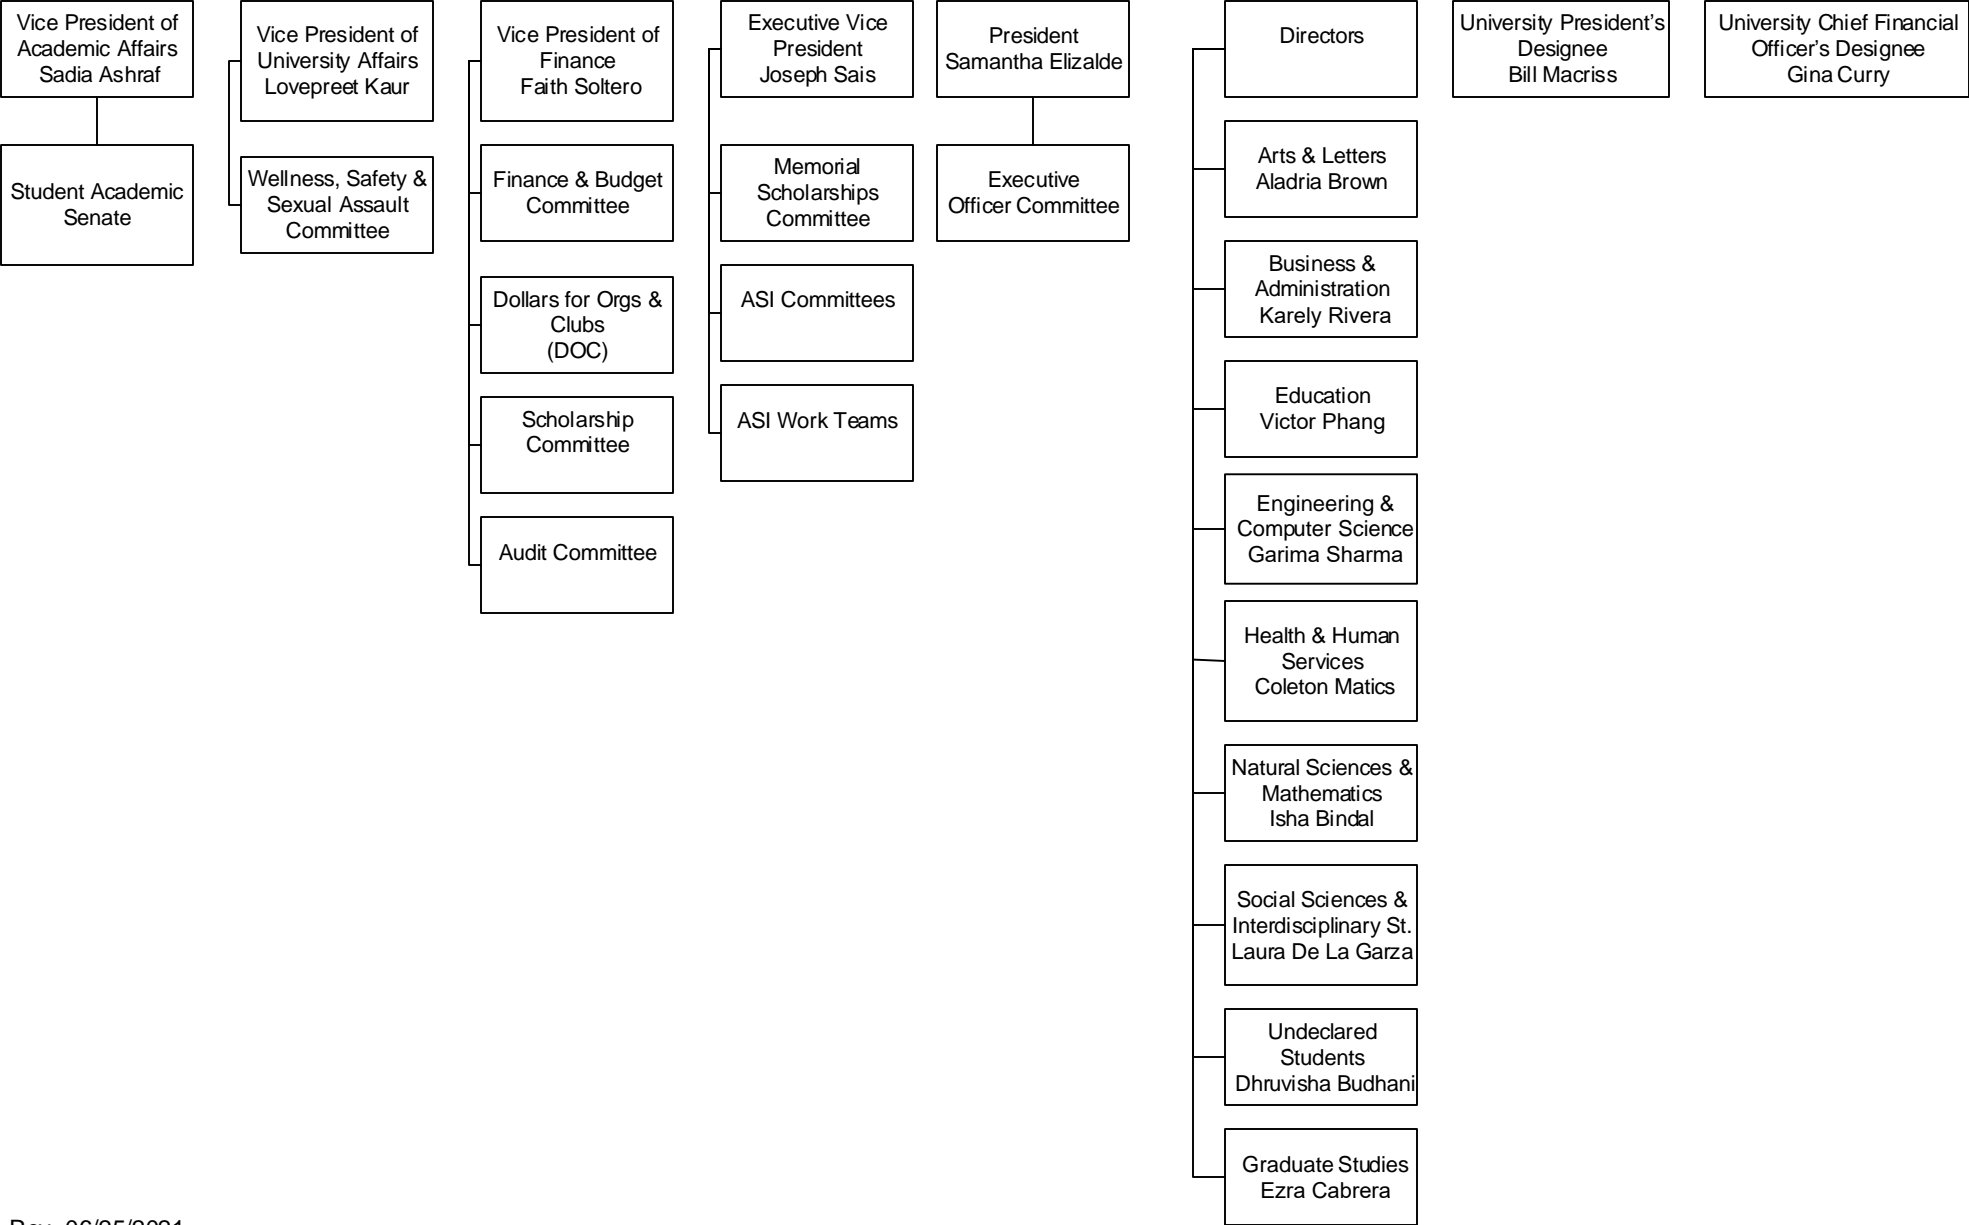

Associated Students, Inc.
at
California State University, Sacramento

* University Employee
Rev. 8/01/2021

Associated Students, Inc.

Board of Directors

Associated Students, Inc.

Business and Administration

Associated Students, Inc.

Children's Center

Associated Students, Inc.

Student Government

Associated Students, Inc.

Student Engagement & Outreach

Associated Students, Inc.

Peak Adventures

Associated Students, Inc.

Aquatic Center